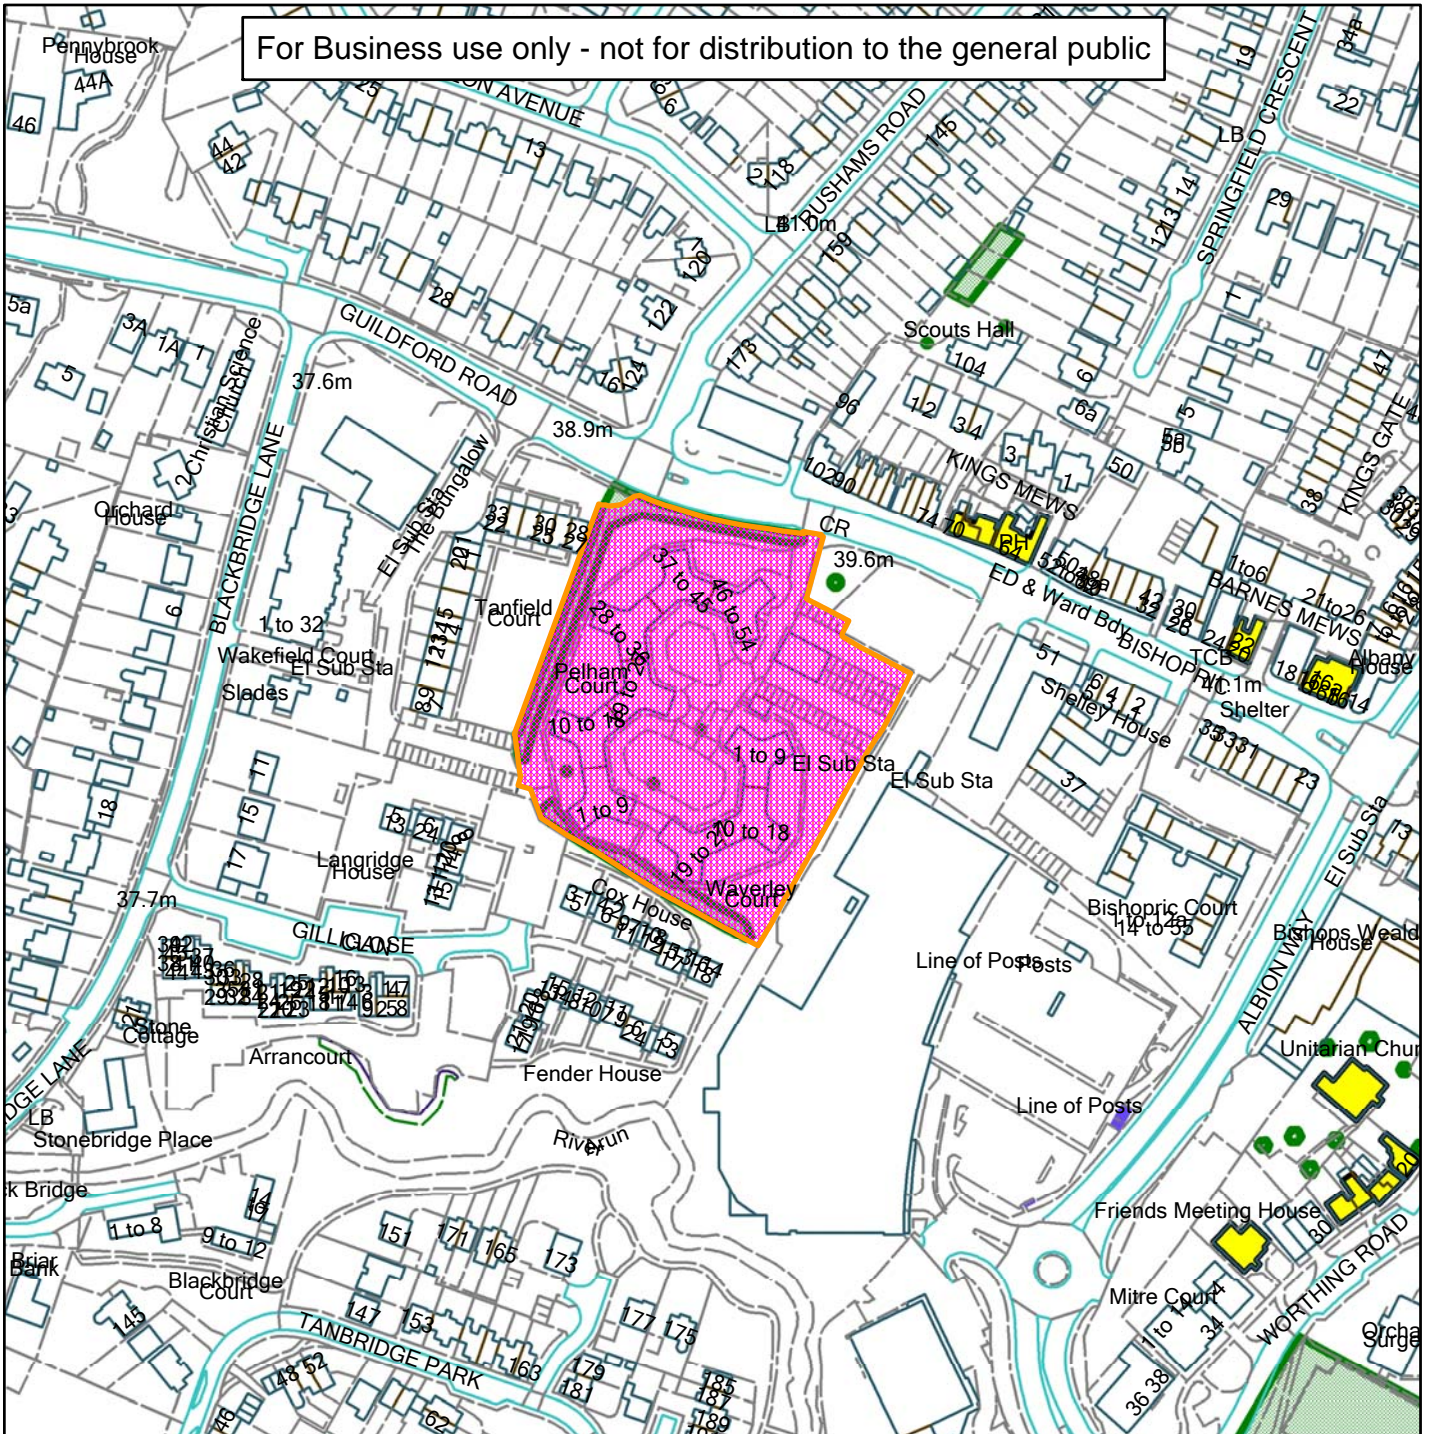

Land at Pelham and Waverley Courts

For Business use only - not for distribution to the general public

Scale: 1:2,500

Reproduced from the Ordnance Survey map with permission of the Controller of Her Majesty's Stationery Office © Crown Copyright 2012.

Unauthorised reproduction infringes Crown Copyright and may lead to prosecution or civil proceedings.

Organisation	Horsham District Council
Department	
Comments	
Date	23/03/2017
MSA Number	100023865